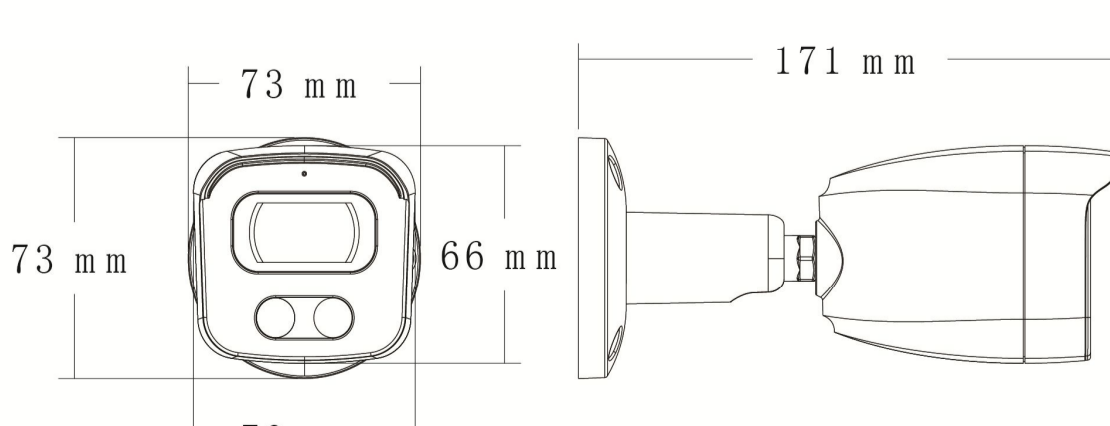

www.longse.com

Data Subject To Change Without Notice

Technical Specifications

Model	BMSA
Material	Aluminum & SECC & PC
Dimension(WxHxD)	73 x73x171 mm
Weight	750g
Color	White
Operating Temperature	-20°C ~ +60°C
Humidity	< 95% RH
Junction Box	B310, B116

Dimensions (mm)

www.longse.com

Data Subject To Change Without Notice