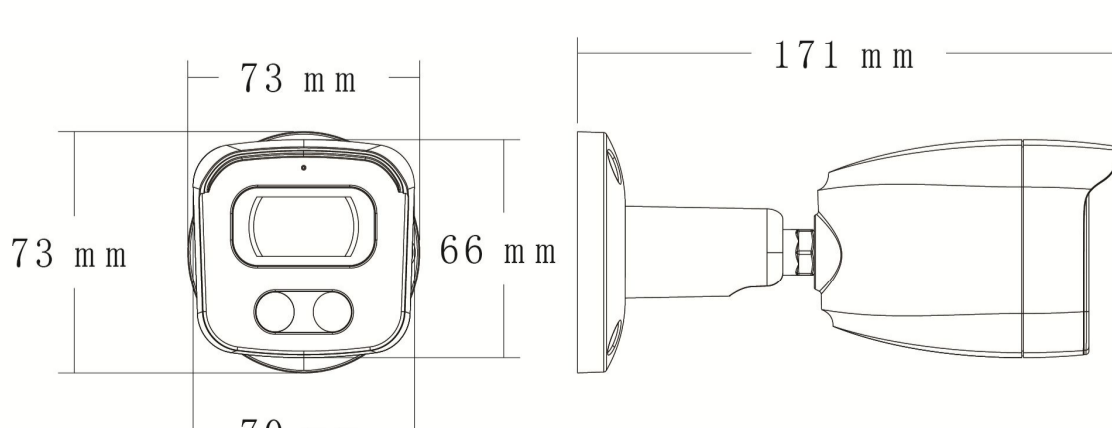

www.longse.com

Data Subject To Change Without Notice

Technical Specifications

Model	BMSA
Material	Aluminum & SECC & PC
Dimension(WxHxD)	73 x73x171 mm
Weight	750g
Color	White
Operating Temperature	-20°C ~ +60°C
Humidity	< 95% RH
Junction Box	B310, B116

Dimensions (mm)

www.longse.com

Data Subject To Change Without Notice